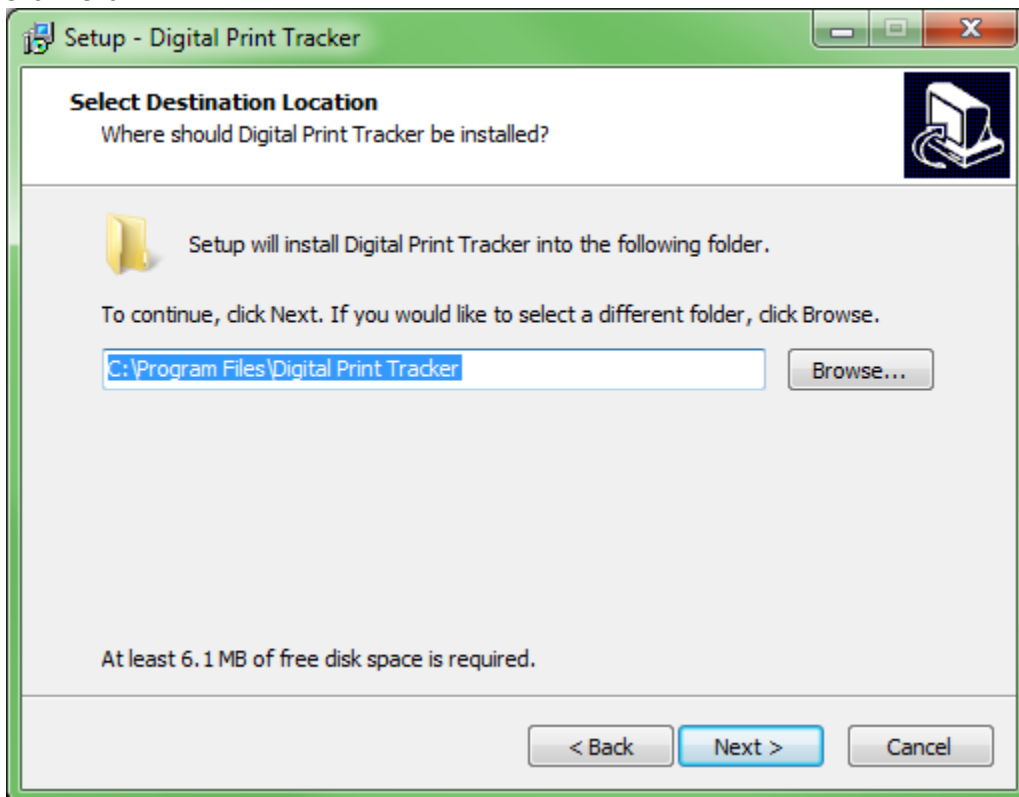

Click next.