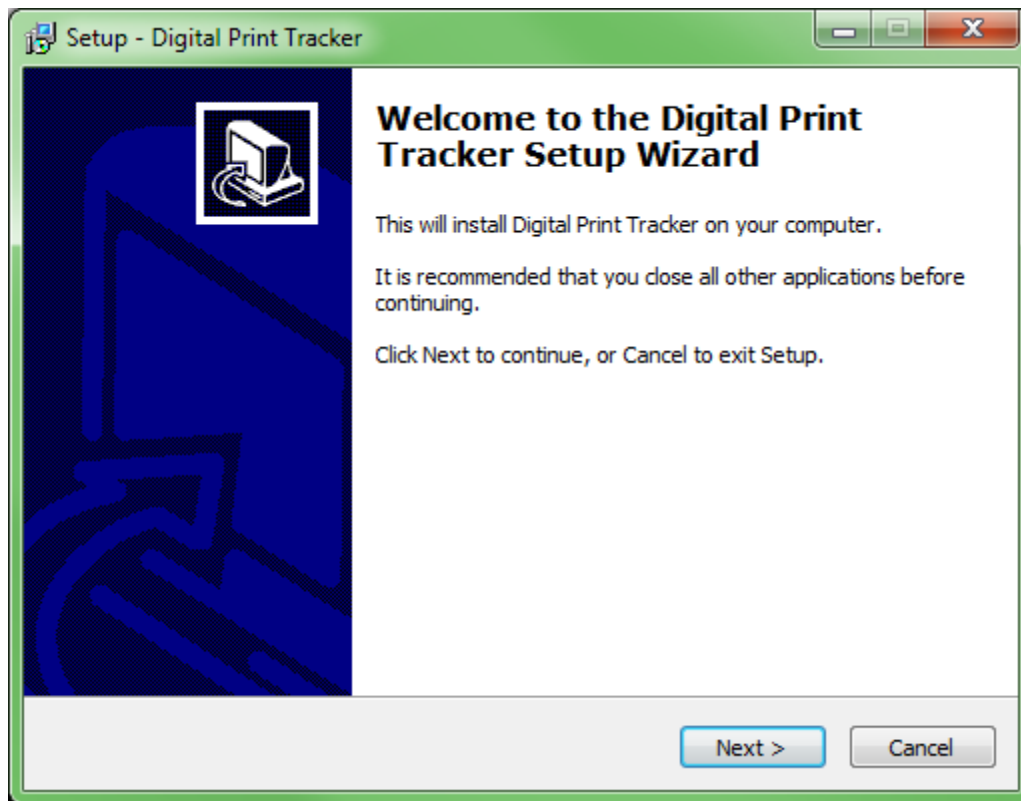

Click the button "I accept the agreement."

[Type here]
Revised 1/13/2017