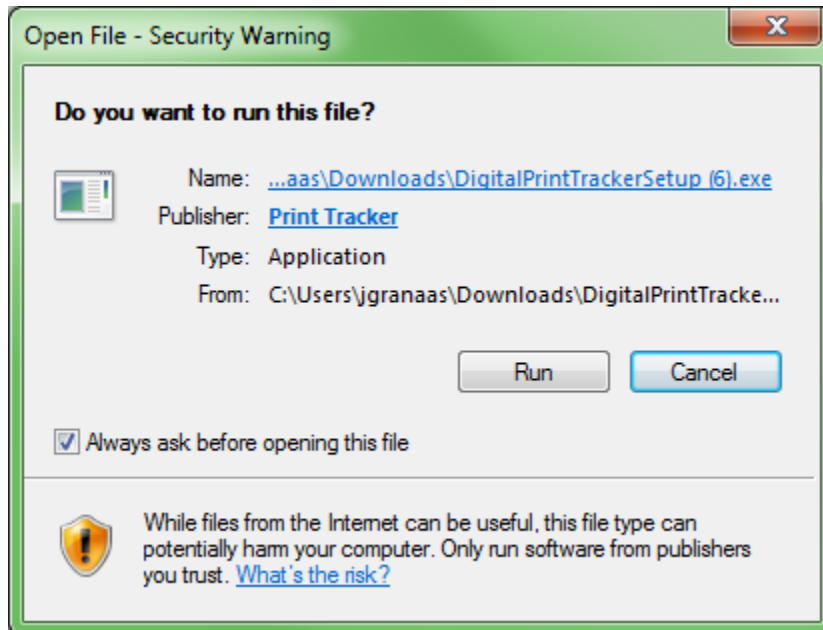

How to install PrintTracker

Click on the link below

<http://PrintTracker.net/DigitalPrintTrackerSetup.exe>

(If you have Chrome you will click on the Icon at the bottom to run.)

Click on Run.

Then click on next.