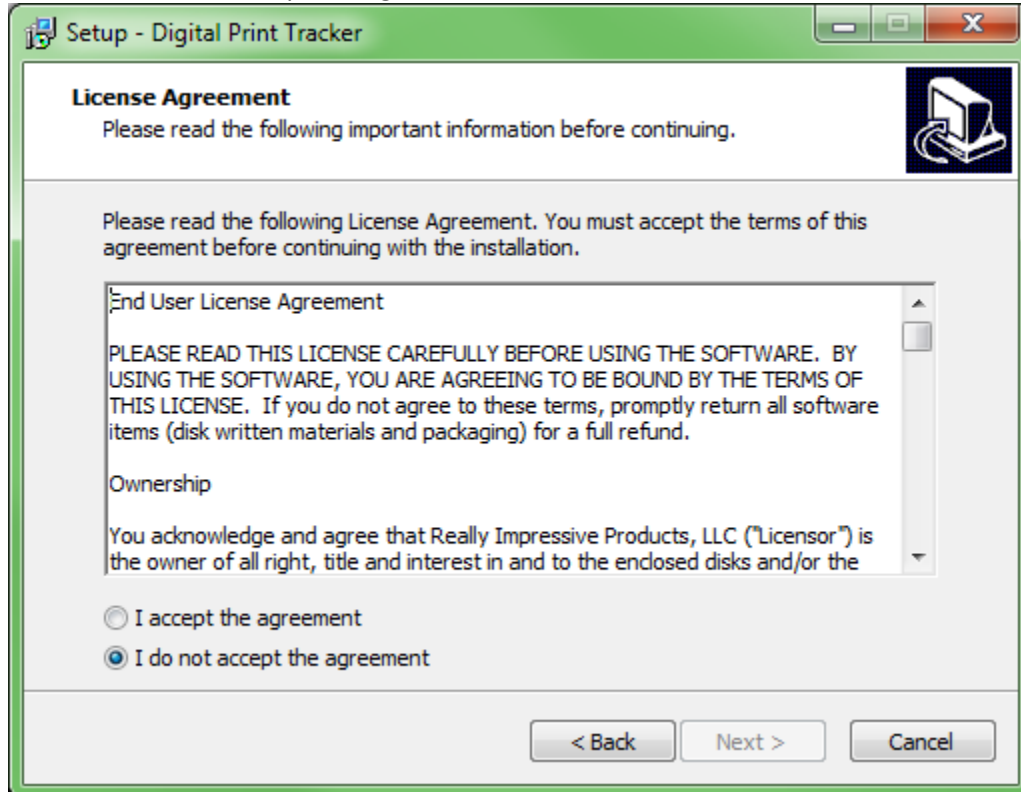

Click the button "I accept the agreement."