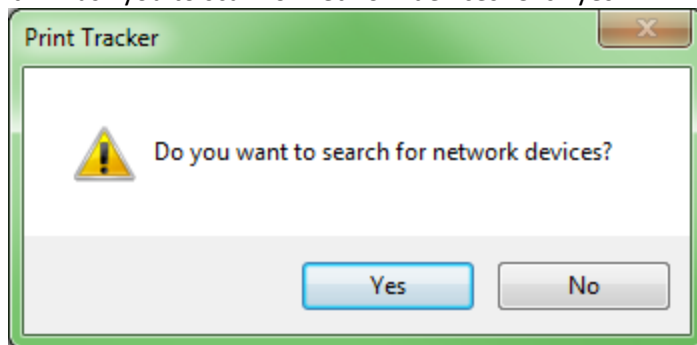

It should scan for connected printers.

It will ask you to scan for network devices. Click yes.

It will then open Network Segments.

Then click on search.

[Type here]

Revised 1/13/2017