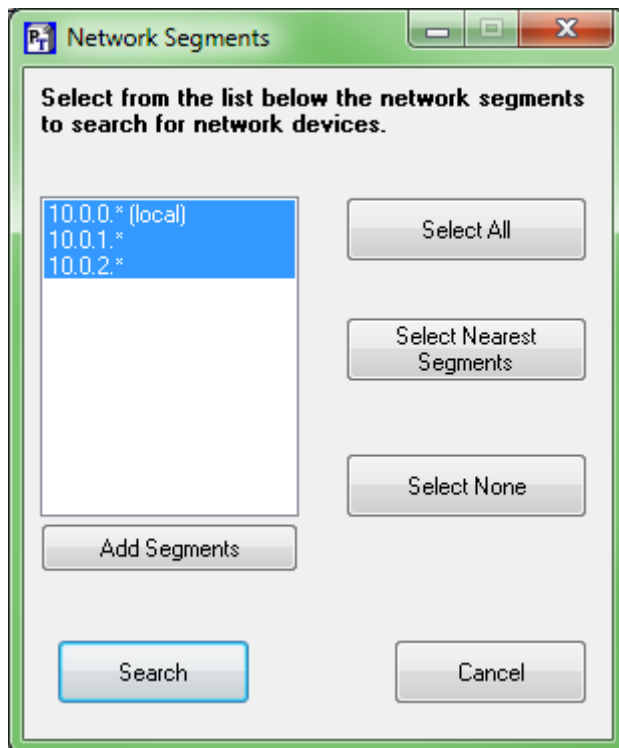

It will search for networked devices.

Note: You should see you Printers from Digital in the Spreadsheet.

Click on Email and send report.

Include in Report	Name/Network ID	IP Address	Model	Serial Number	Print Server	Total Pages	Color Pages
No	ScanSoft PDF Create!	JSHAVER-D1:2684	ScanSoft PDF Create!	not available	local	0	0
No	Canon iR-ADV C5000s-B1 PSV1.0US	JSHAVER-D1:4969	Canon iR-ADV C5000s-B1	not available	local	0	0
No	Samsung CLX-9250 9350 Series PS	JSHAVER-D1:5406	Samsung CLX-9250 9350 Series	not available	local	0	0
No	Gaaiho PDF	JSHAVER-D1:8526	Gaaiho PDF	not available	local	0	0
No	Microsoft XPS Document Writer	JSHAVER-D1:8873	Microsoft XPS Document Writer	not available	local	0	0
No	Samsung CLX-9250 9350 Series	JSHAVER-D1:9644	Samsung CLX-9250 9350 Series	not available	local	0	0
Yes	ET0021B7A2A6D7 00-21-b7-a2-a6-d	10.0.0.48	Lexmark X736de	9436GN2	Lexmark	2398	1921
Yes	00-00-85-be-3d-57	10.0.0.49	Canon iR C2550	DCA06301	iN-E9	234504	64446
Yes	00-15-99-5b-e4-60	10.0.0.65	Samsung CLX-9350	Z0TQB1DBC000	unknown	11406	8866
Yes	SEC001599C7EBBD 00-15-99-c7-eb-	10.0.0.66	Samsung SCX-8230	Z94KB1DD30000	unknown	70	0
Yes	SEC001599C800CC 00-15-99-c8-00-	10.0.0.67	Samsung CLX-9301	Z8CZB1BD40000	unknown	9442	1087
Yes	SEC001599C845F3 00-15-99-c8-45-f	10.0.0.68	Samsung CLX-8640	Z699B1CD90000	unknown	17	12
Yes	SEC001599CD8A0 00-15-99-0c-d8-	10.0.0.69	Samsung CLP-775 Series	ZCYZBJZD90001	unknown	23	19
Yes	SEC001599EB2A0A 00-15-99-eb-2a-	10.0.0.70	Samsung C460 Series	ZEW1B8KD7C00	unknown	29	26
Yes	ET0021B716BA5E 00-21-b7-16-ba-5	10.0.0.71	Lexmark M3150	451430HH07M59	Lexmark	10	0
Yes	ET0021B7CE7D5B 00-21-b7-ce-7d-5	10.0.0.72	Lexmark XM3150	701632HH020CY	Lexmark	14	0
Yes	ET0021B776DB0D 00-21-b7-76-db-0	10.0.0.73	Lexmark XM5163	7463369903GHK	Lexmark	17	0
Yes	ET0021B7C2E1D5 00-21-b7-c2-e1-d	10.0.0.75	Lexmark X792	7562219472VT3	Lexmark	72	42
Yes	2c-9e-fc-d5-06-01	10.0.0.76	Canon iR-ADV 4251	QHS01262	iN-E13	83	0

Total Local Printers: 6   Total Network Devices: 21
Included in Report: 0   Included in Report: 21

Last Report: 2013-11-13 10:12
Next Report: 2013-11-13 23:24

[Type here]

Revised 1/13/2017